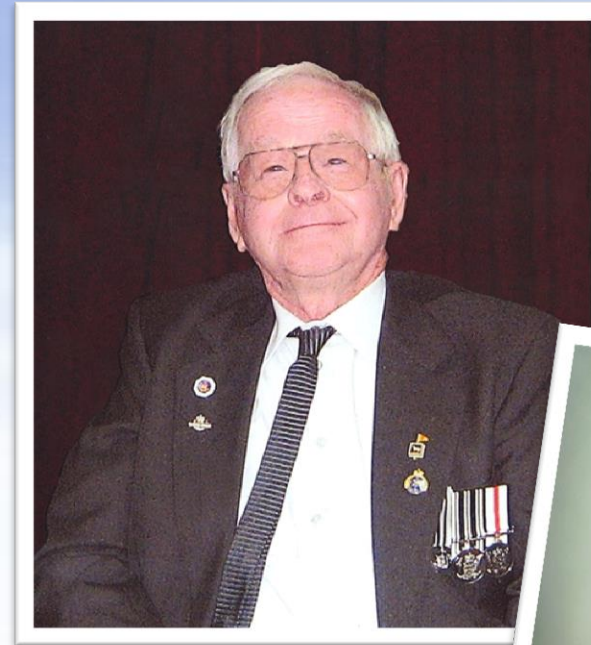

IN LOVING MEMORY OF

Ralph's family thank you for being with them today.
Your support and kind wishes are very much appreciated.

You are warmly invited to share refreshments and fellowship
at the Taradale RSA Clubrooms, Gloucester Street, Taradale,
following the interment.

A donation in Ralph's memory to the
HB Stroke Foundation would be appreciated.

Please sign the memorial register to record your presence.

**RALPH FRANK
BURGISS**

4 JANUARY 1928 – 29 OCTOBER 2013

Caring Funeral Professionals

DUNSTALL'S
funeral services

Family Owned Funeral Directors
Caring in our Community